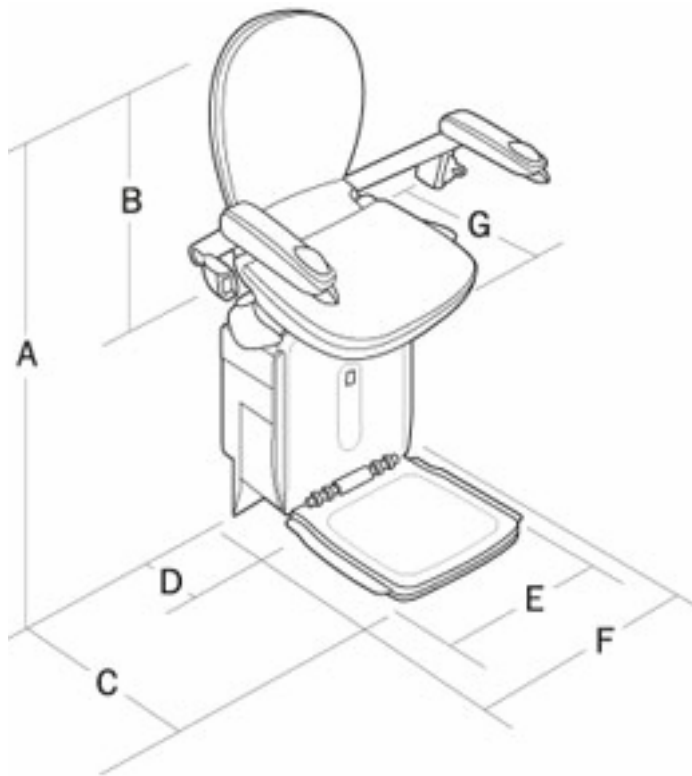

Specification

A Overall height	975mm	38.5"
B Height of seat	430mm	17"
C Overall depth (from wall)	590mm	23.25"
D Overall depth (when folded)	320mm	12.5"
E Width of footrest	375mm	15"
F Overall width	557mm	22"
G Depth of seat	370mm	14.5"

T565 version specification

Motor output speed	120mm/s 4.8inches per second - No greater than 0.15 meters per second
Method of drive	rack & pinion
Power supply	24 v DC (battery)
Maximum capacity	265lbs/120kg
Track	Modular rail, extruded aluminium
Mains supply	50-60Hz, 100-240v AC