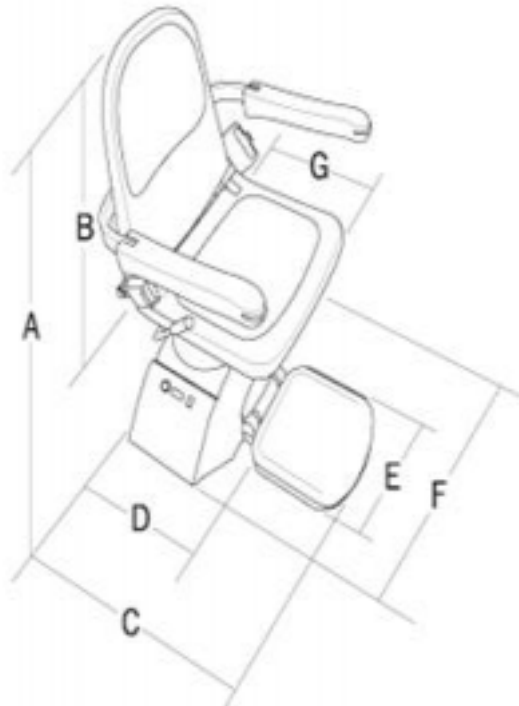

Specification

Acorn 120 Superglide Stairlift dimensions and measurements:

A Overall height (from floor)	1020mm	40"
B Height of seat	495mm	19.5"
C Overall depth (from wall)	585mm	23"
D Overall depth (when folded)	325mm	13"
E Width of footrest	305mm	12"
F Overall width	560mm	22"
G Depth of seat	410mm	16"